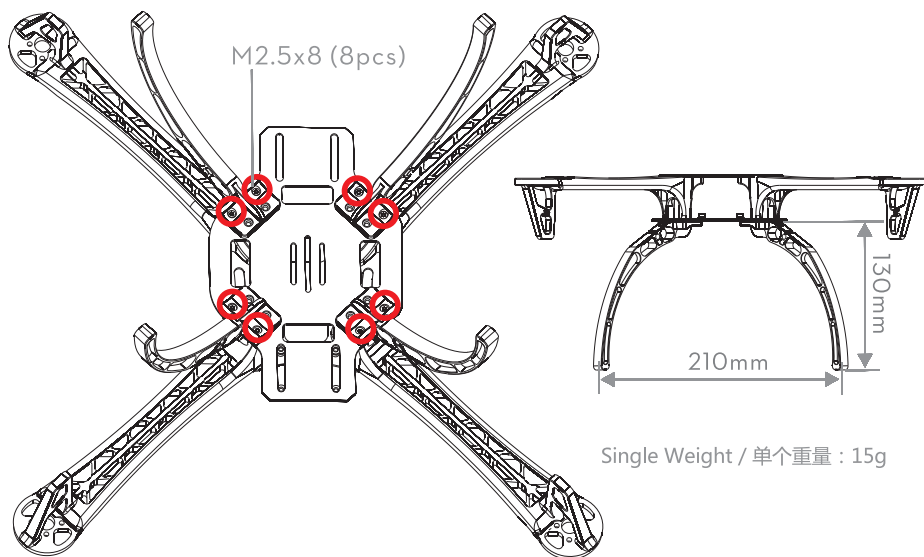

# Landing Gear For Flame Wheel Instruction

## 风火轮起落架说明

F450

F550